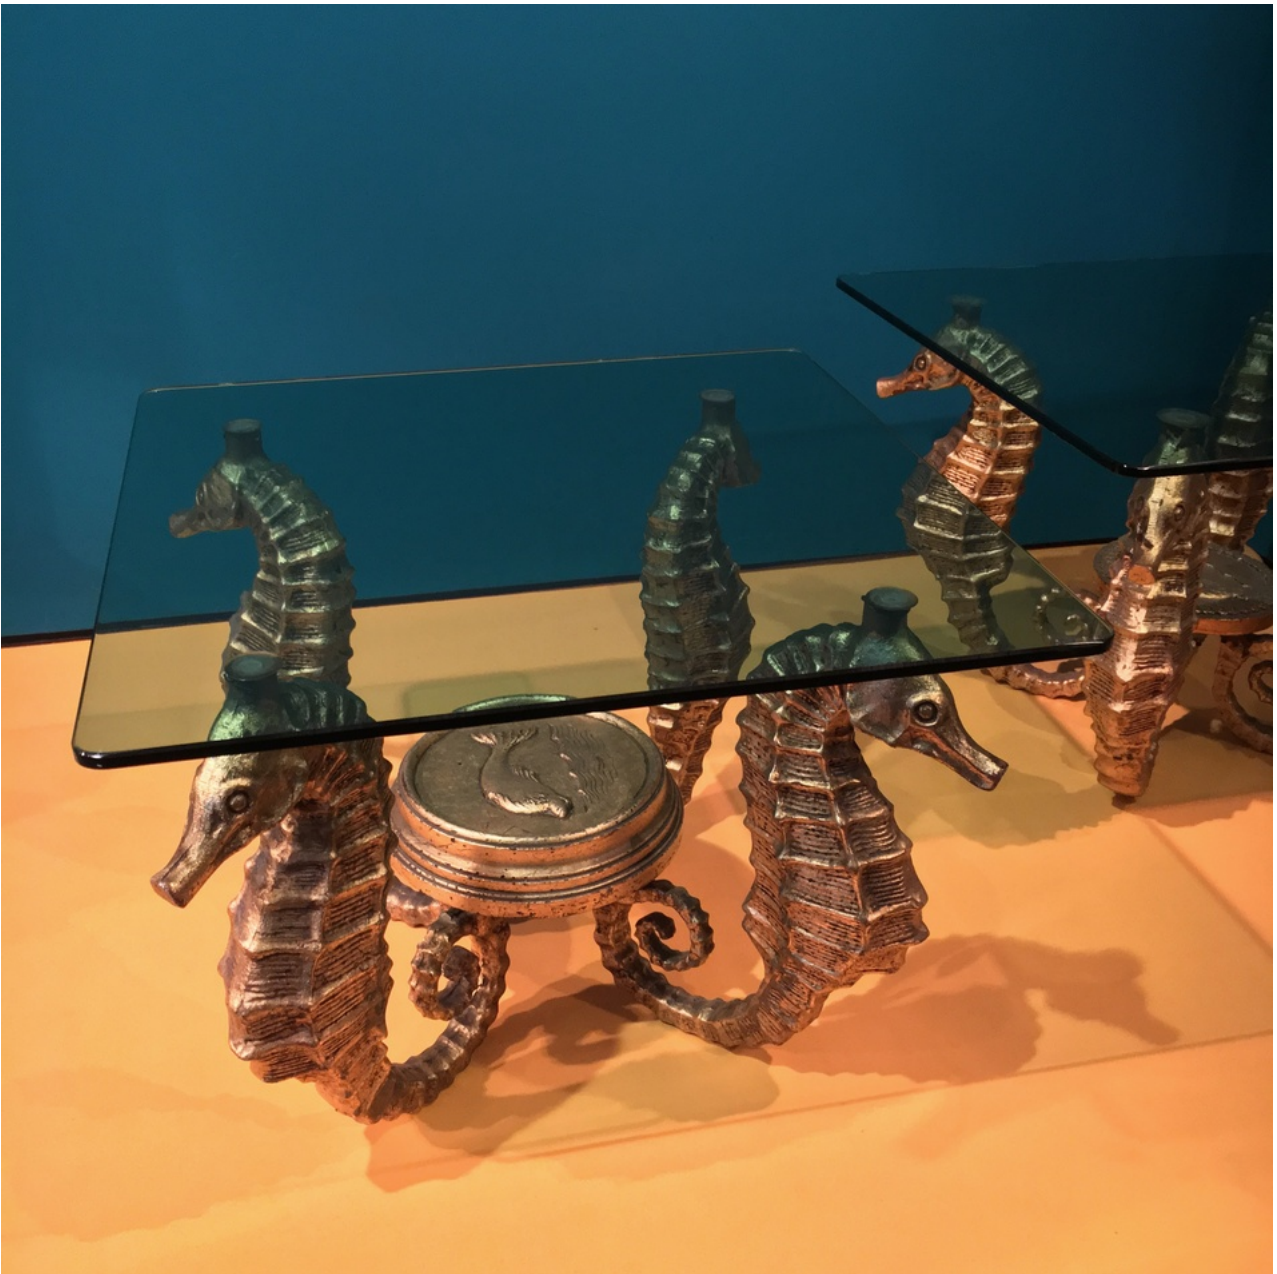

*Sans Pretention*

PAIR OF HARRELQUIN SEAHORSE SIDE TABLES  
(SPANISH), 1970S

GILDED METAL AND GLASS  
H 445 X W 600 X 600 MM