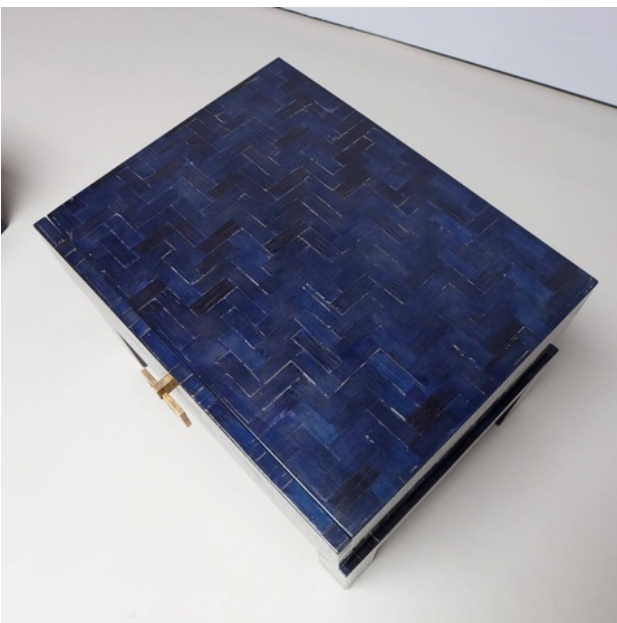

*Sans Pretention*

PAIR OF 1970'S ROYAL BLUE PARQUETRY  
BEDSIDE TABLES

BAMBOO VENEER ON OAK WITH BRASS STRAPPING

H 410 X W 580 X D 410

GBP 2600