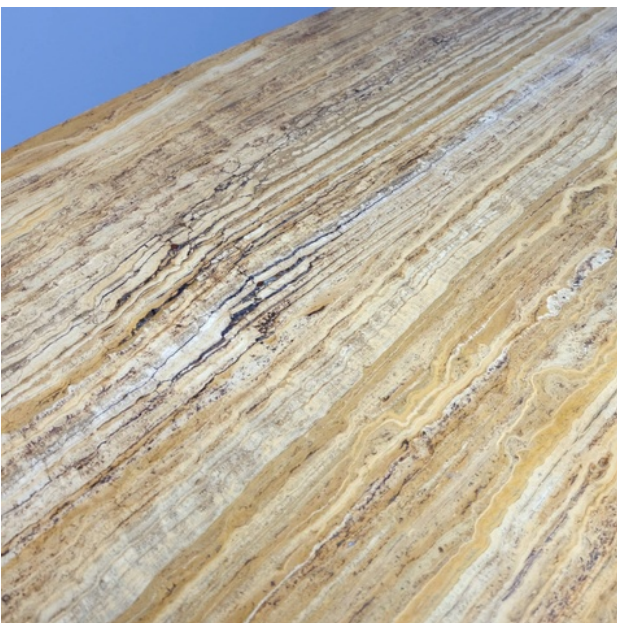

Sans Pretention

LARGE 1970S DINING TABLE

HONEY TRAVERTINE WITH BRASS BANDING ON THE
BASE

H 720 X L 2500 X W 1100 TAPERING TO 800

POA