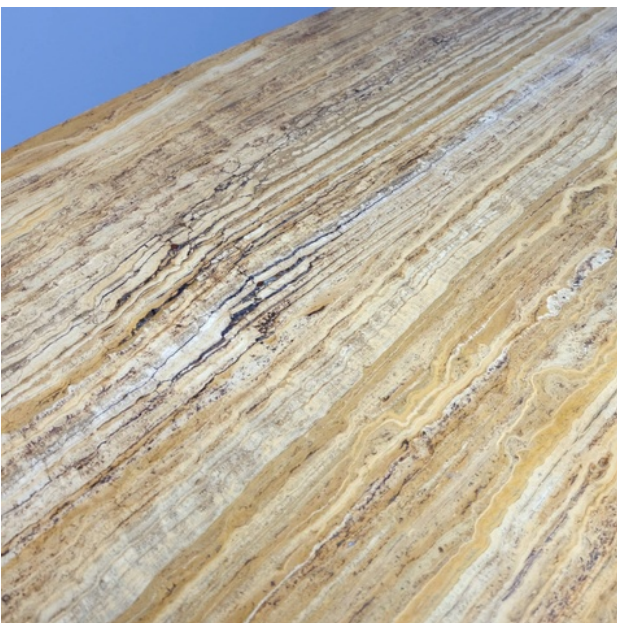

Sans Pretention

LARGE 1970S DINING TABLE

HONEY TRAVERTINE WITH BRASS BANDING ON THE
BASE

H 720 X L 2500 X W 1100 TAPERING TO 800

THIS TABLE HAS BEEN RESTORED.