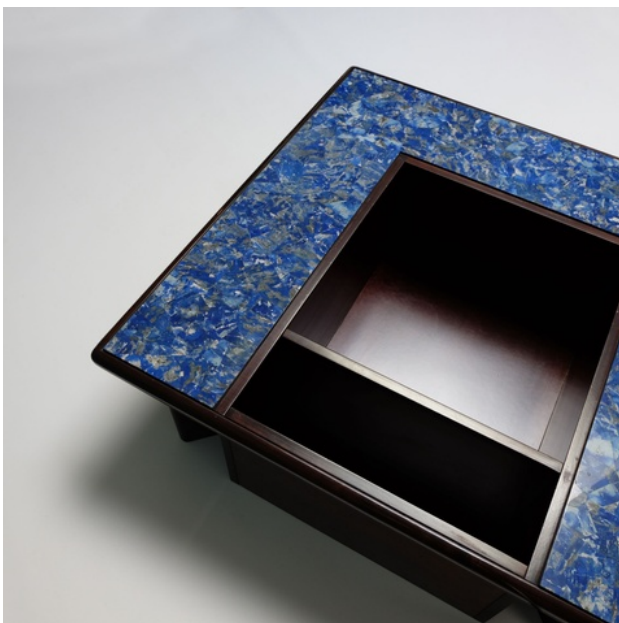

*Sans Pretention*

COFFEE TABLE WITH BOTTLE AND MAGAZINE  
RECESS (ITALIAN), 1980S

LAPIS LAZULI AND WOOD  
H 350 X W 1150 X D 1100 MM

GBP 2,250