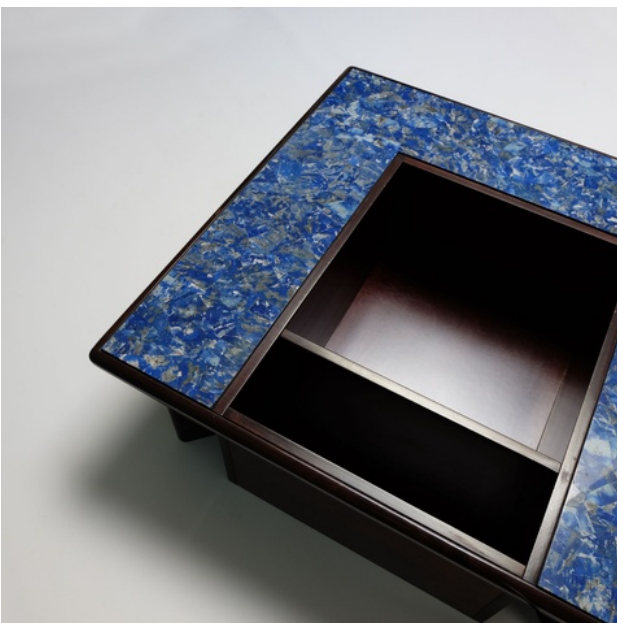

Sans Pretention

1980'S COFFEE TABLE WITH BOTTLE AND
MAGAZINE RECESS

LAPIS LAZULI AND WOOD
H 350 X W 1150 X D 1100 MM