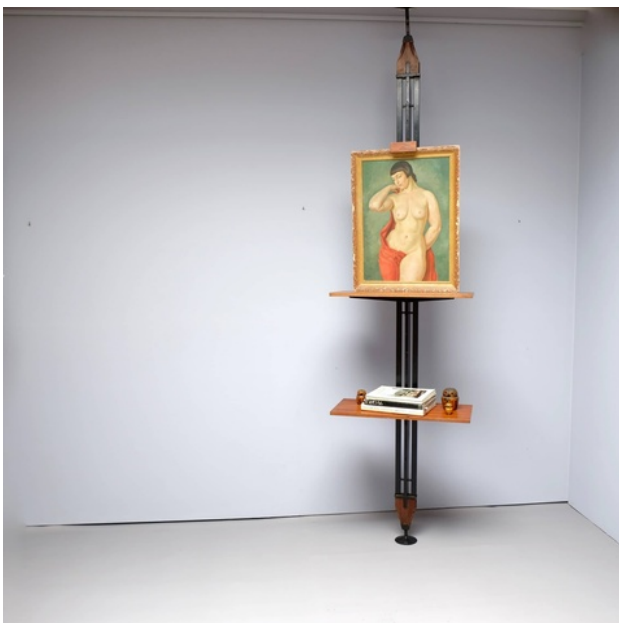

*Sans Pretention*

1950S ITALIAN ADJUSTABLE EASEL AND SHELVES

ROSEWOOD SHELVES ON IRON FRAME

H 2900 X W 700 X D 410

GBP 2400