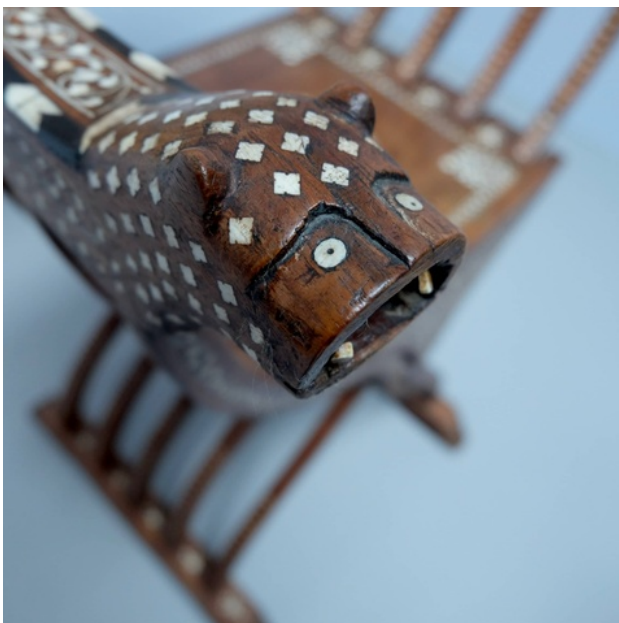

*Sans Pretention*

PAIR OF EARLY 20THC INLAID MUGHAL  
SAVONAROLA ARMCHAIRS

MAHOGANY AND BONE

H 1000 X W 740 X D 470

GBP 2,800