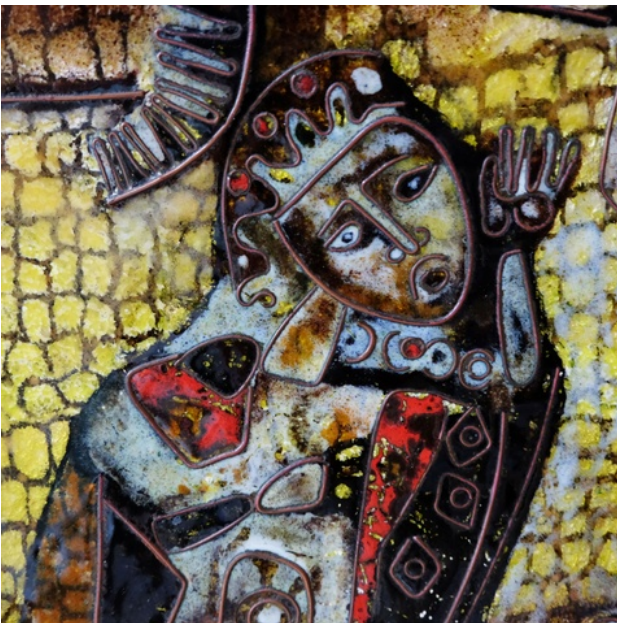

*Sans Pretention*

STUDIO DEL CAMPO ENAMEL ON COPPER WALL  
HANGING PLATTER

SIGNED DEL CAMPO 1957  
H X 380 X W 590 X D 55 MM

GBP 4,000