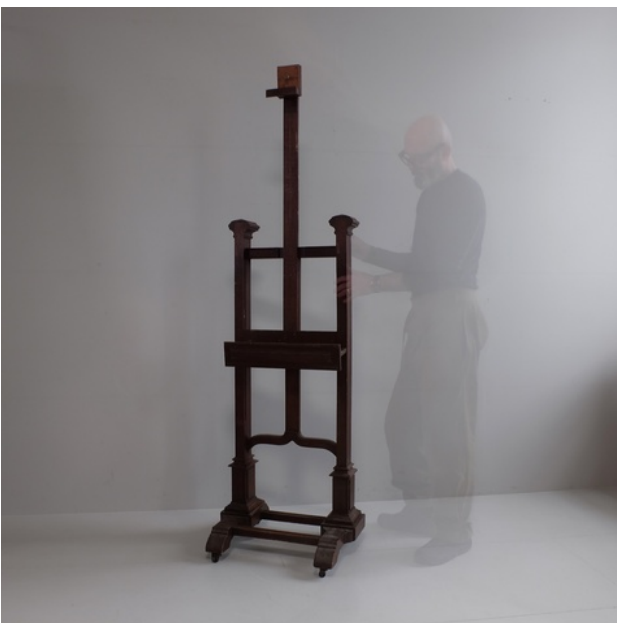

*Sans Pretention*

LATE 19TH CENTURY OAK DISPLAY EASEL.

FRANCE

300W X 500D X ?H