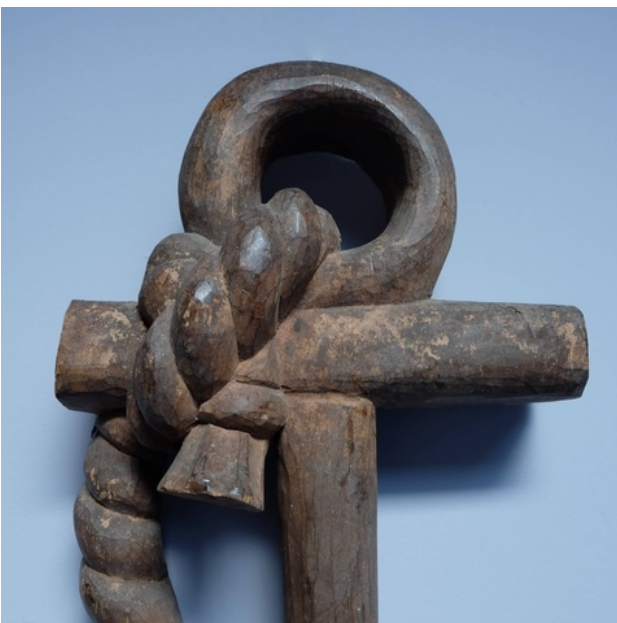

*Sans Pretention*

19THC RUSTIC CARVED ANCHOR AND CHAIN

WOOD

H 900 X W 600

GBP 1450