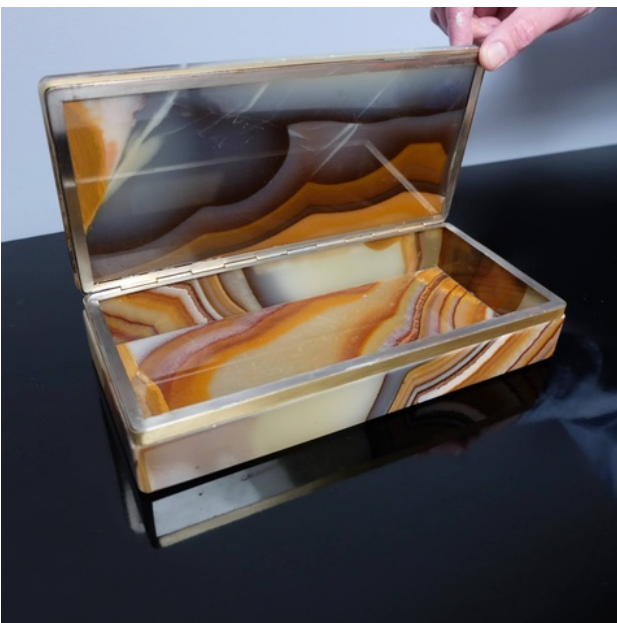

*Sans Pretention*

1970S AGATE BOX

AGATE WITH BRASS BANDING

290W X 140D X 60H

GBP 1450