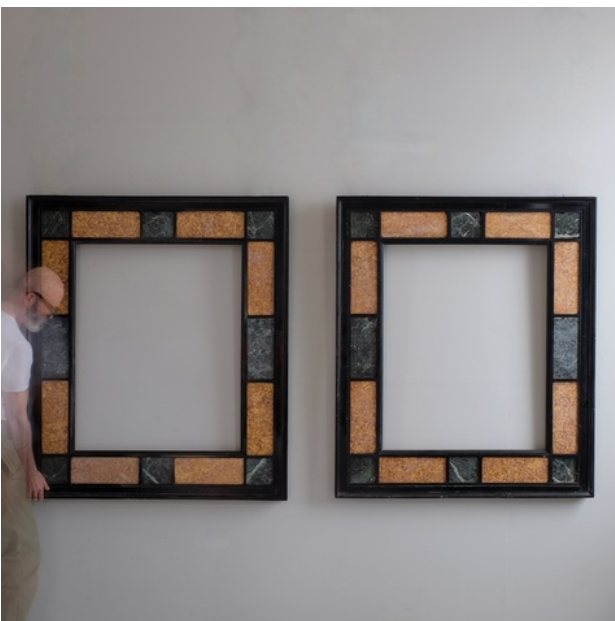

*Sans Pretention*

PAIR OF LARGE CIRCA 1900 EBONISED MIRROR  
FRAMES WITH INSET MARBLE. TO REPAIR. SPAIN

1170W X 60D X 2350H EACH