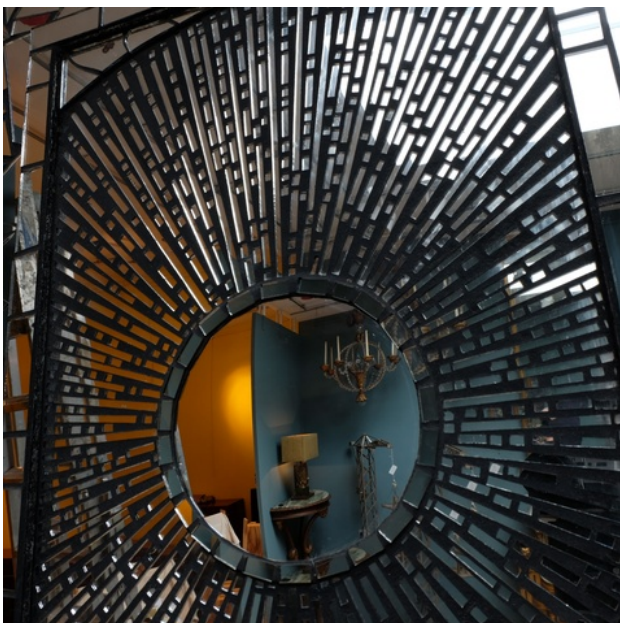

*Sans Pretention*

MOSAIC MIRROR (FRENCH), 1980S

GLASS AND CEMENT

H 925 X W 720 X D 40 MM

GBP 850