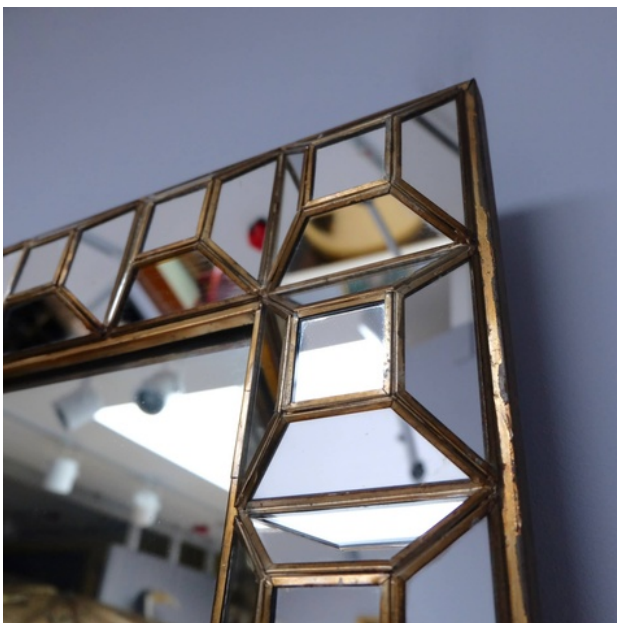

*Sans Pretention*

LARGE SQUARE 1970'S BRASS FRAMED MIRROR

H 1100 X W 1100

GBP 2800