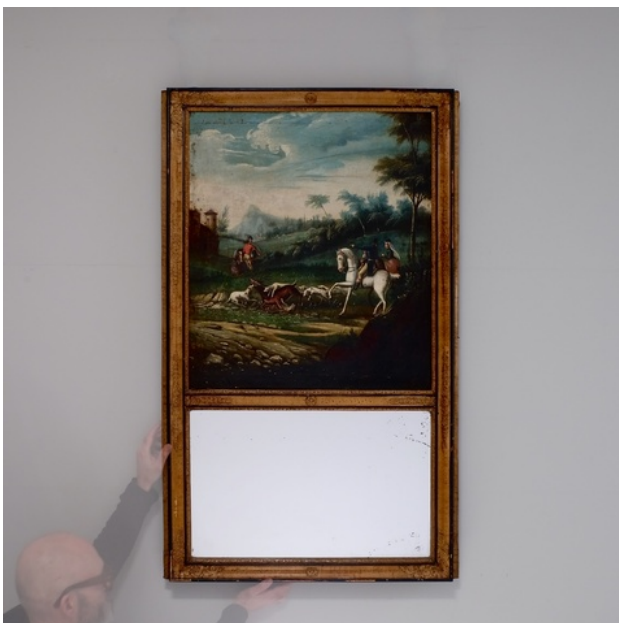

*Sans Pretention*

19HT CENTURY HUNTING SCENE TRUMEAU. FRANCE

790W X 1290 H