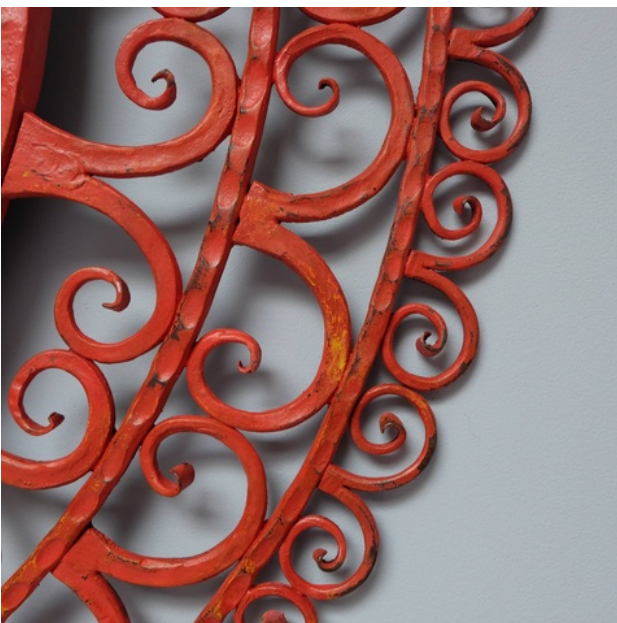

*Sans Pretention*

1960'S IRON MIRROR

PAINTED WROUGHT IRON

W 1M

GBP 1800