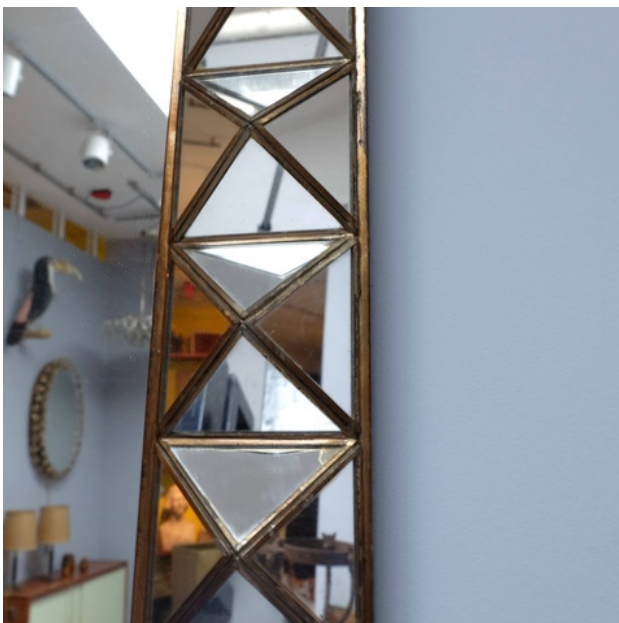

*Sans Pretention*

1960'S BRASS PRISM MIRROR (3 AVAILABLE)

BRASS

H 830 X W 730 X D 50

GBP 1500