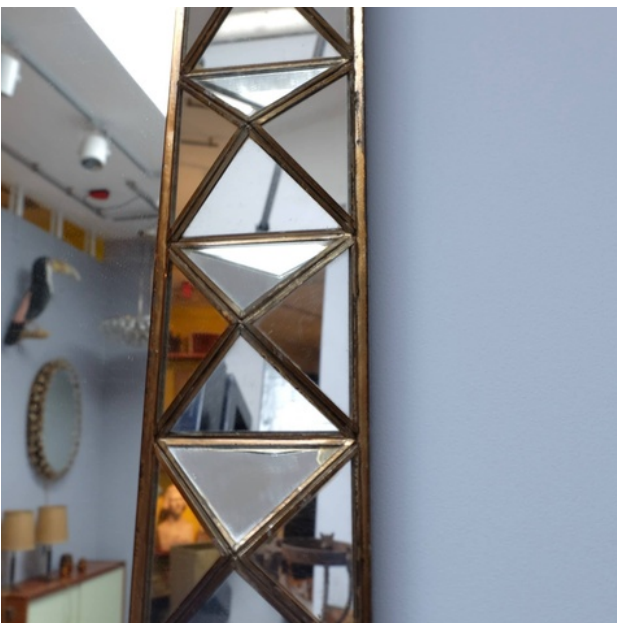

*Sans Pretention*

1960'S BRASS FRAMED MIRROR (3 AVAILABLE)

BRASS

H 830 X W 730 X D 50

GBP 1500 EACH