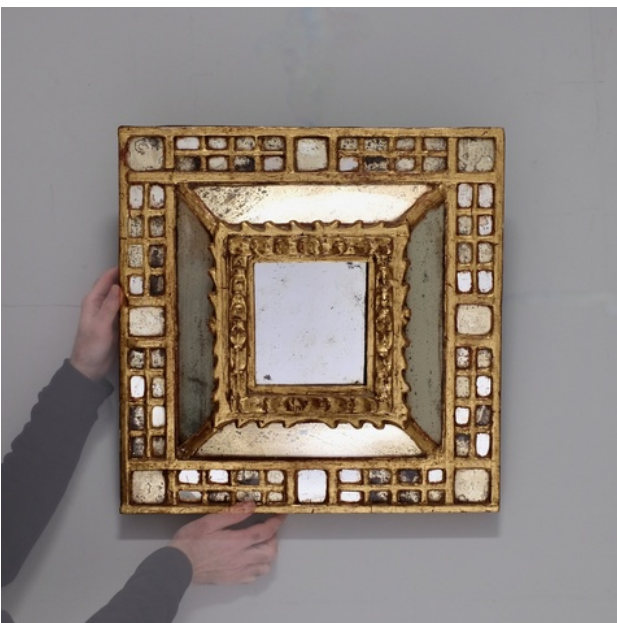

*Sans Pretention*

1920S GILT CUSHION MIRROR. SPAIN

510H X 510W