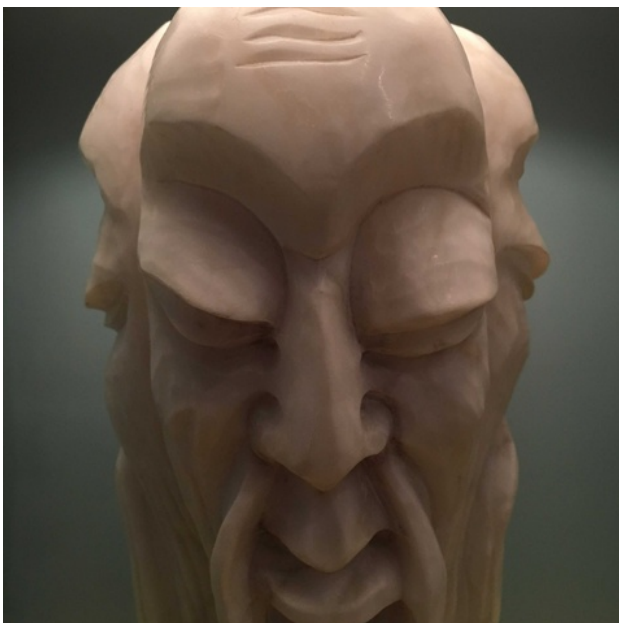

*Sans Pretention*

PAIR OF ORIENTALIST LAMPS (SPANISH), 1960S

ALABASTER WITH IRON SUPPORT AND TURNED  
SHADE

H 750 X DIAM 360 MM EACH

GBP 2,800