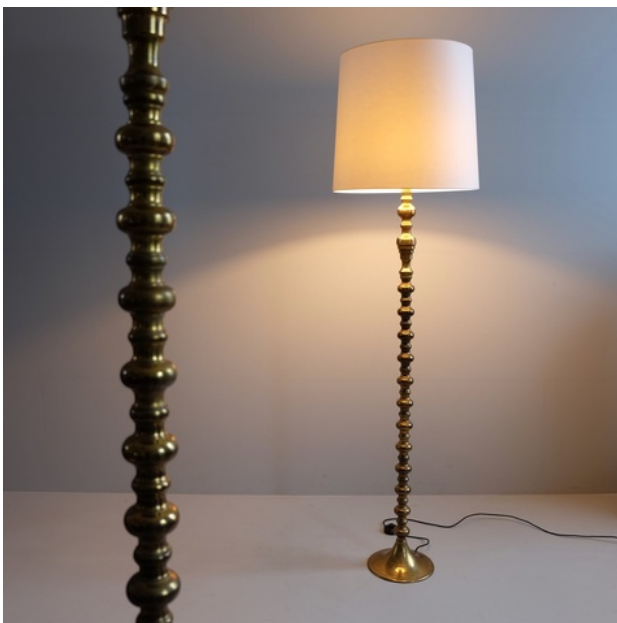

Sans Pretention

PAIR OF 1970'S BRASS STANDARD LAMPS.
FRANCE

260W X 1480H FRAME
500SP TUB CARD SINGLE SEAM SHADE