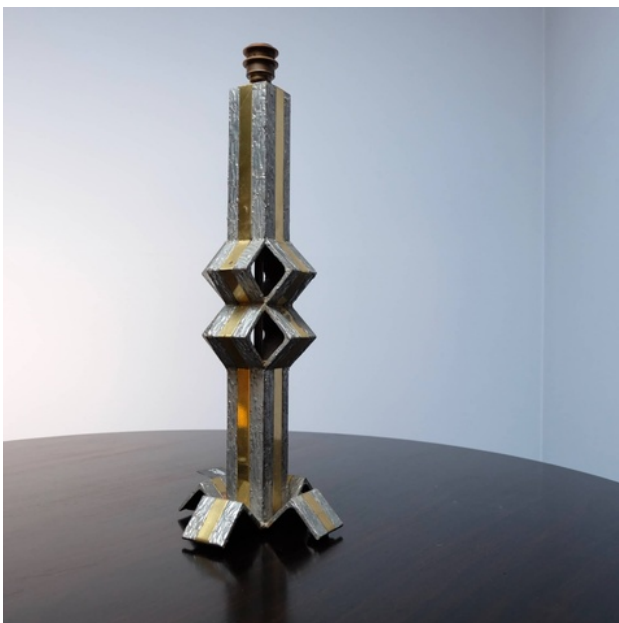

*Sans Pretention*

PAIR OF 1960'S BRUTALIST LAMPS

ZINC AND BRASS ON IRON

H 650 X W 230

GBP 1250