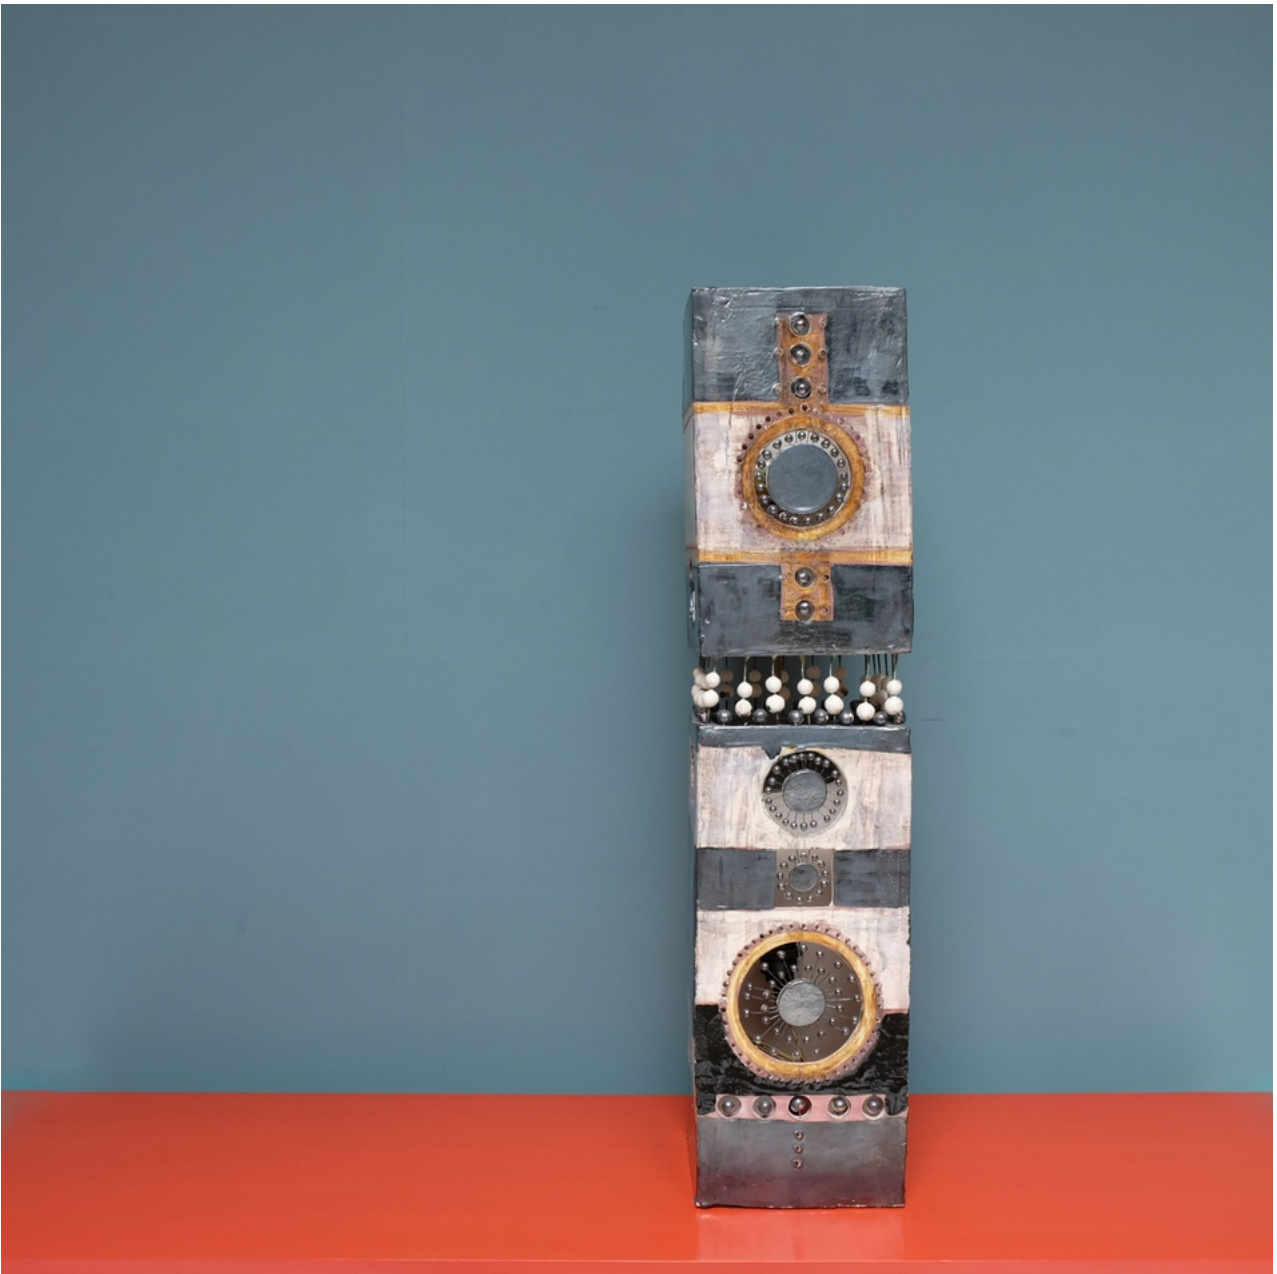

*Sans Pretention*

GEORGES PELLETIER LAMP (FRENCH), 1960S

GLAZED POTTERY

H 850 X W 200 X D 200 MM

GBP 1,950