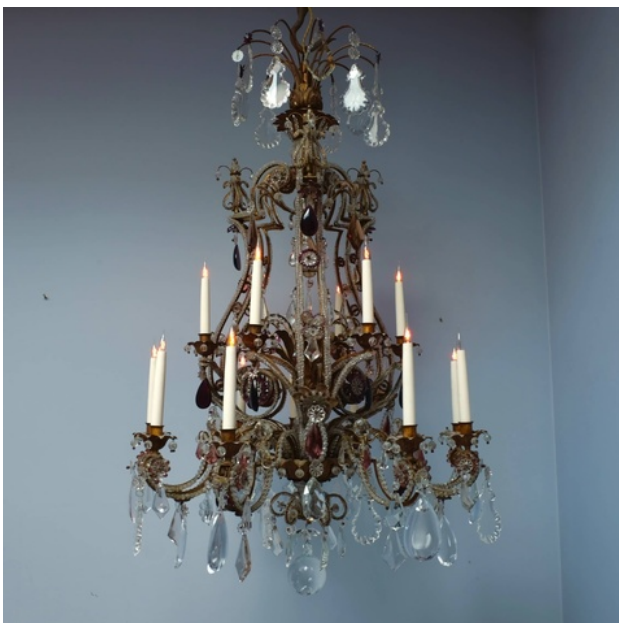

Sans Pretention

FINE PAIR OF BAGUES CHANDELIERS

COLOURED AND CLEAR DROPS ON GILDED IRON
FRAME

H 1400 (WITHOUT CHAIN) X W 900

POA