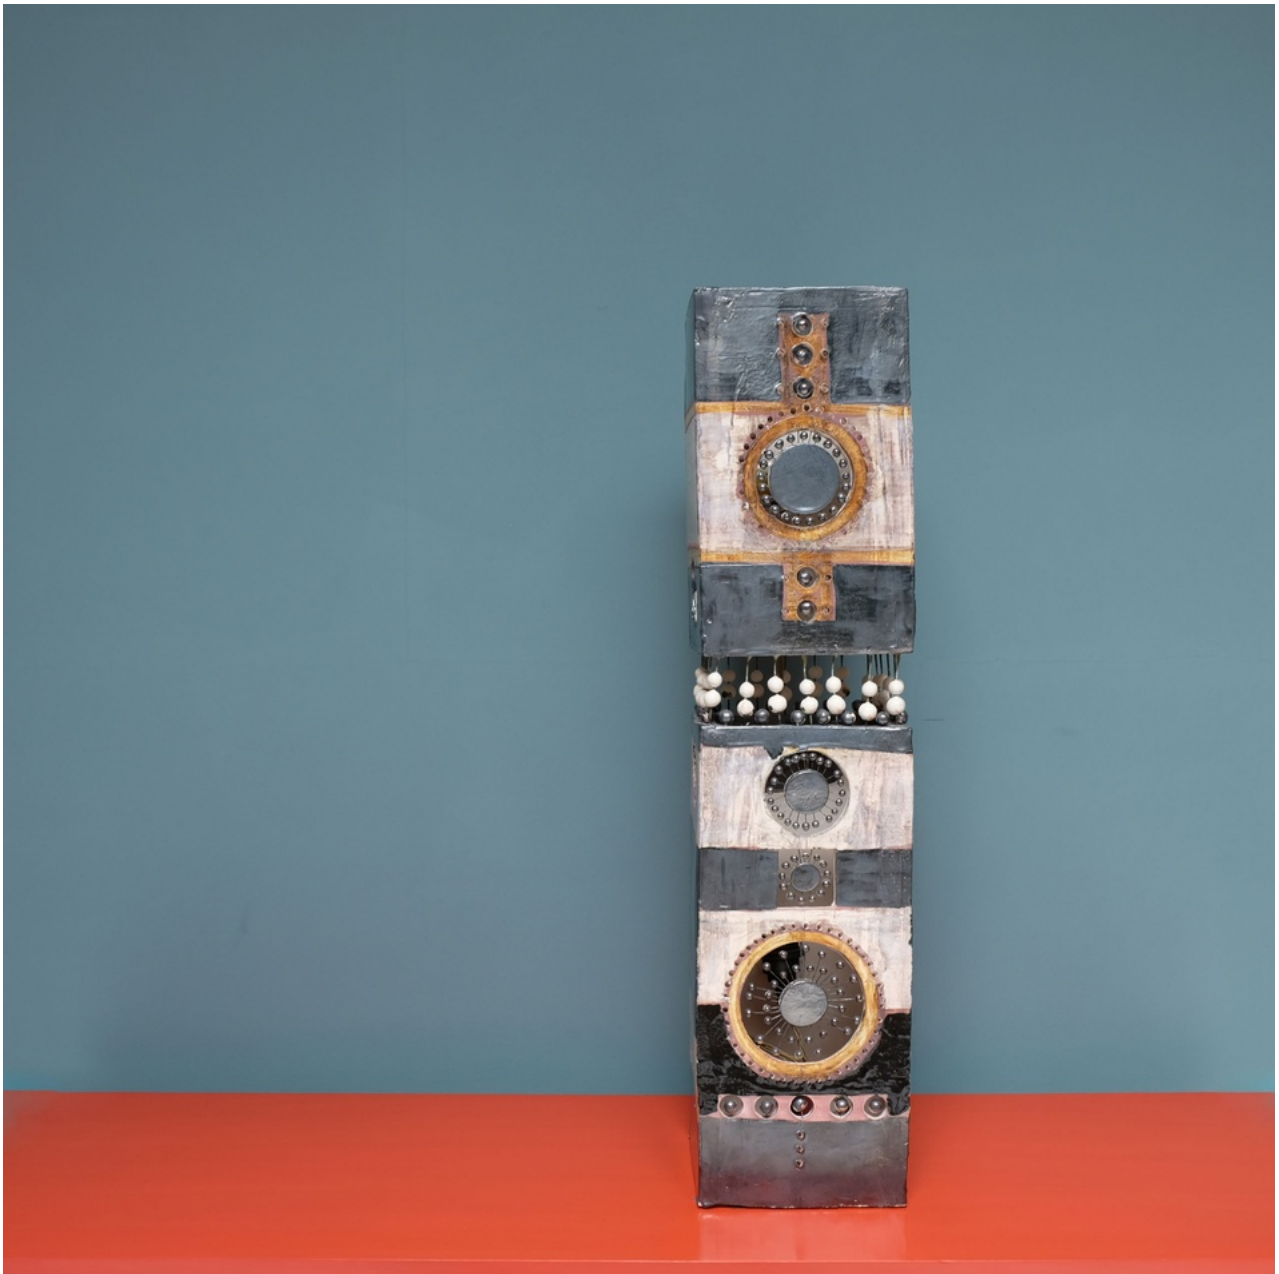

*Sans Pretention*

1970'S GEORGES PELLETIER LAMP

GLAZED POTTERY

H 850 X W 200 X D 200

GBP 1,950