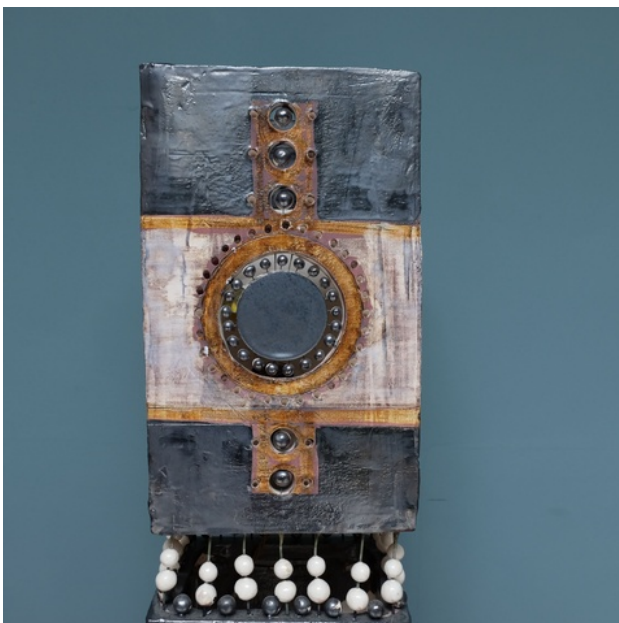

*Sans Pretention*

1970'S GEORGES PELLETIER LAMP

GLAZED POTTERY

H 850 X W 200 X D 200

GBP 1,950