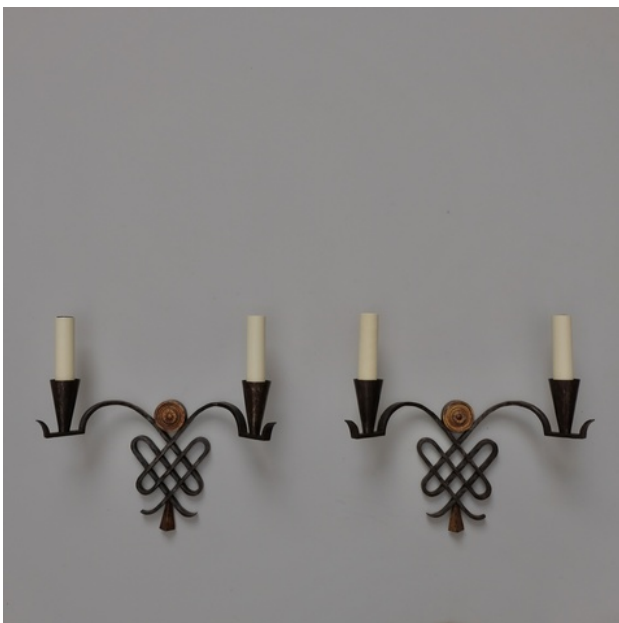

Sans Pretention

1940'S WROUGHT IRON WALL LIGHTS. FRANCE. 3
PAIRS AVAILABLE.

330W X 125D X 330H