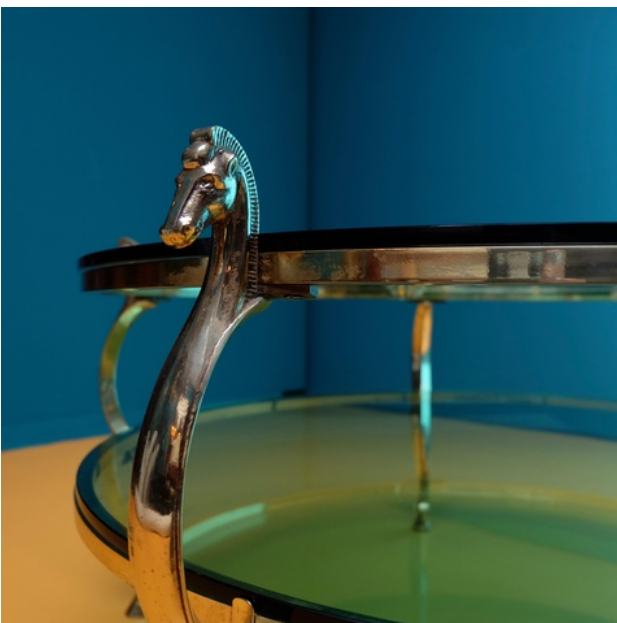

*Sans Pretention*

PAIR OF MAISON JANSEN SIDE TABLES  
(FRENCH), 1960S

BRASS AND GLASS  
H 490 X DIAM 950 MM