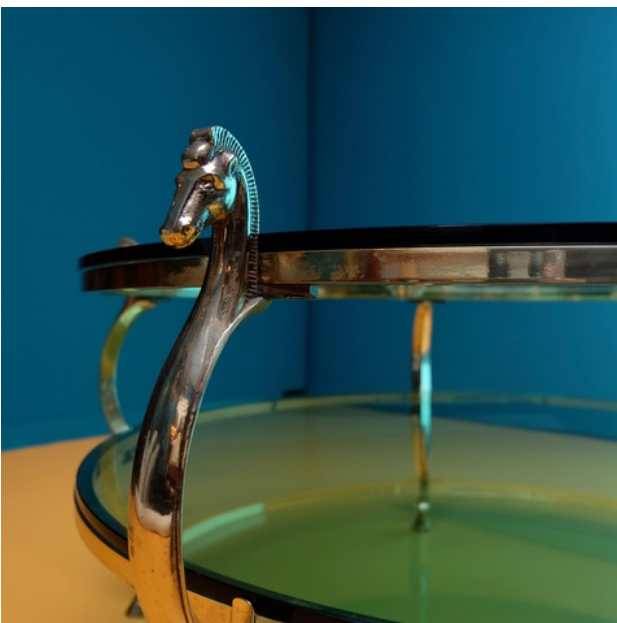

Sans Pretention

PAIR OF MAISON JANSEN SIDE TABLES
(FRENCH), 1960S

BRASS AND GLASS
H 490 X DIAM 950 MM

GBP 4,500