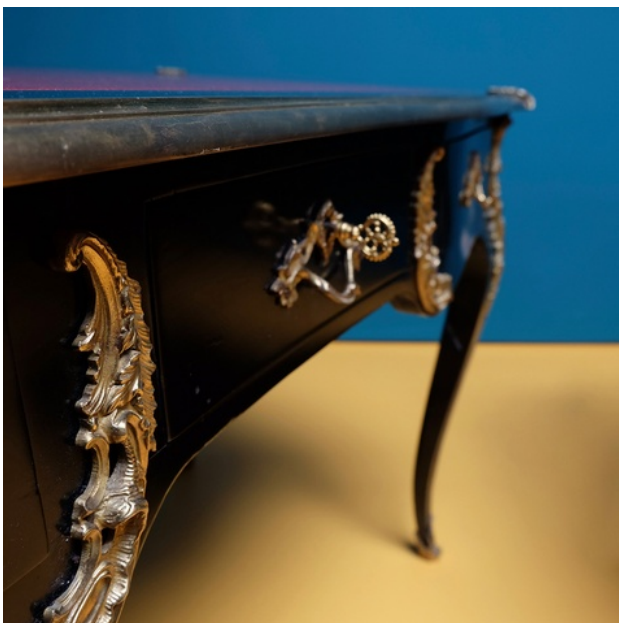

Sans Pretention

PAIR OF LXV DOUBLE-SIDED DESKS, 1950S

BLACK LACQUER, RED MOROCCAN HIDE AND
BRONZE

H 780 X W 1180 X D 630 MM

GBP 4,500