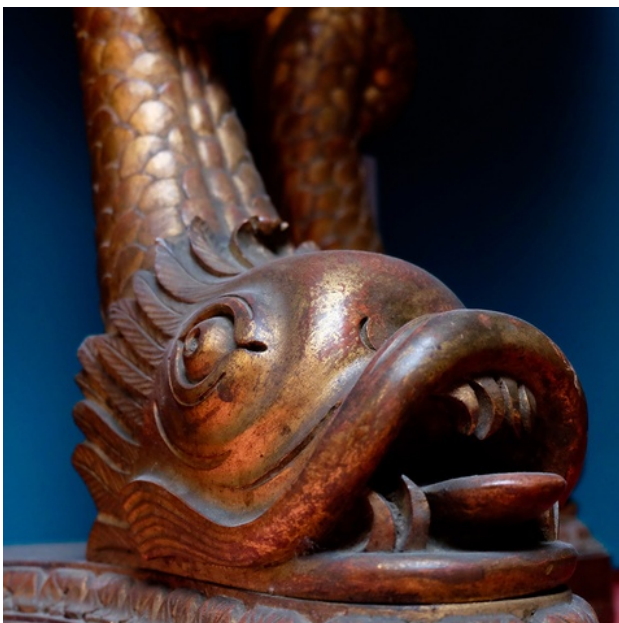

Sans Pretention

PAIR OF DOLPHIN MOTIF CONSOLE TABLES,
1920S

CARVED GILT WOOD AND MARBLE

H 935 X W 1000 X D 505 MM

GBP 3,500