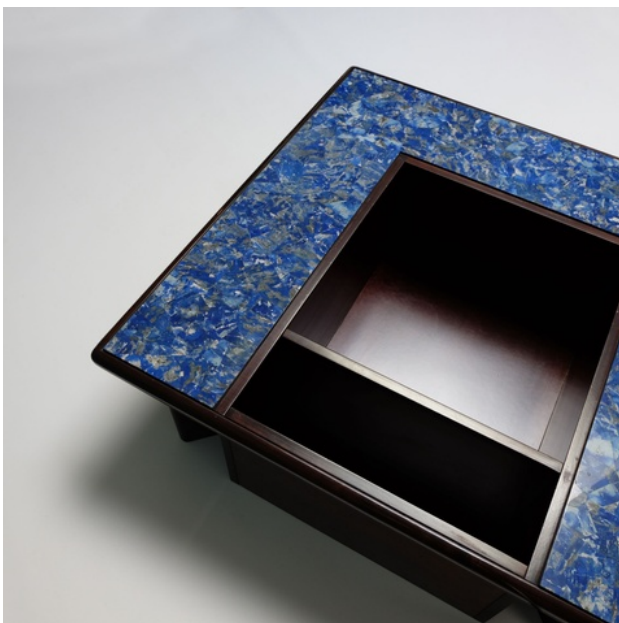

Sans Pretention

COFFEE TABLE WITH BOTTLE AND MAGAZINE
RECESS (ITALIAN), 1980S

LAPIS LAZULI AND WOOD
H 350 X W 1150 X D 1100 MM

GBP 2,800