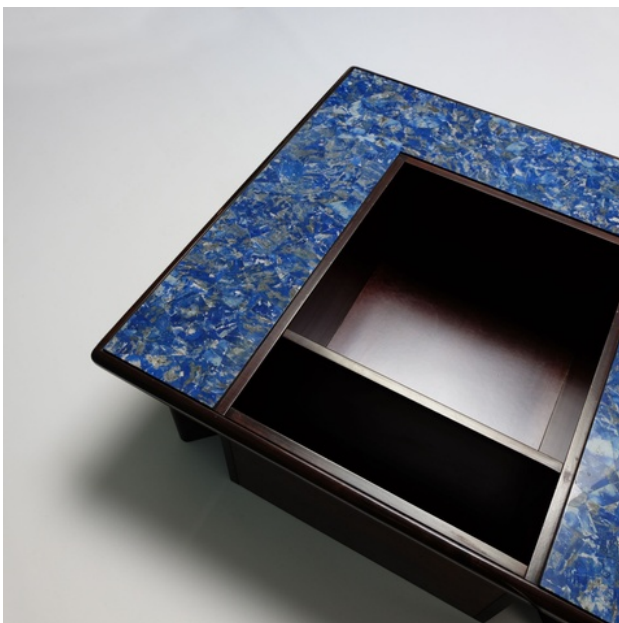

Sans Pretention

COFFEE TABLE WITH BOTTLE AND MAGAZINE
RECESS (ITALIAN), 1980S

LAPIS LAZULI AND WOOD
H 350 X W 1150 X D 1100 MM

GBP 2,250