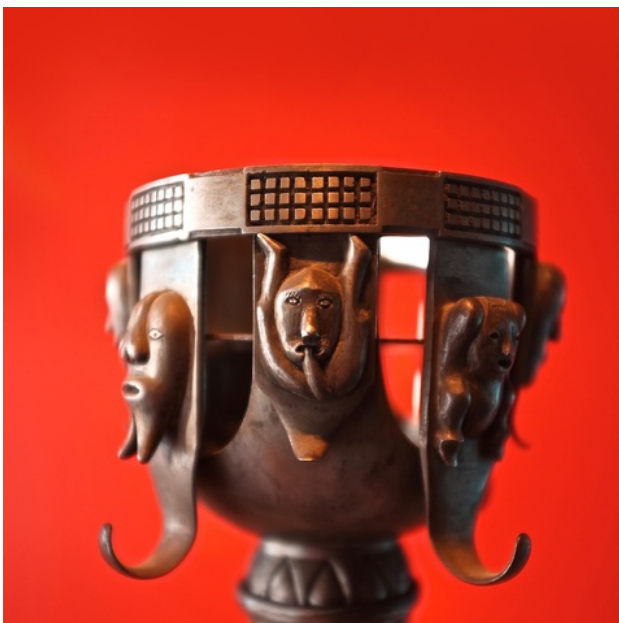

*Sans Pretention*

PAIR OF MEDIEVAL GROTESQUE INSPIRED  
ANDIRONS

WROUGHT IRON  
H 760 X W 350 X D 550 MM  
GBP 2,200