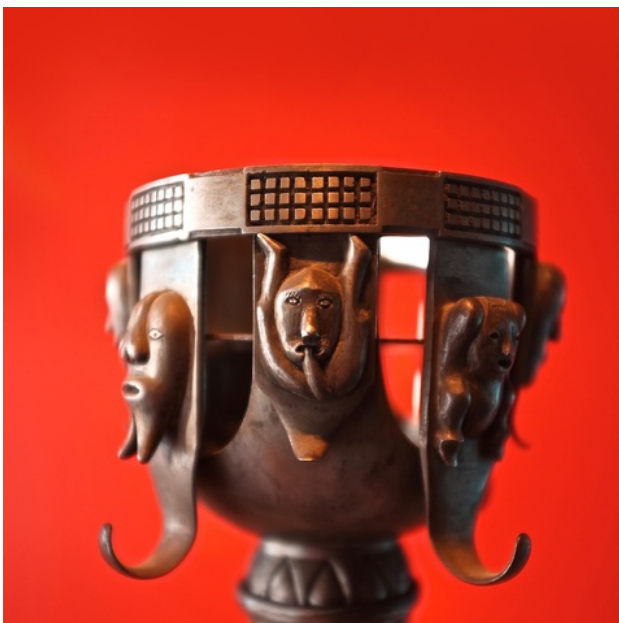

Sans Pretention

PAIR OF MEDIEVAL GROTESQUE INSPIRED
ANDIRONS

WROUGHT IRON
H 760 X W 350 X D 550 MM