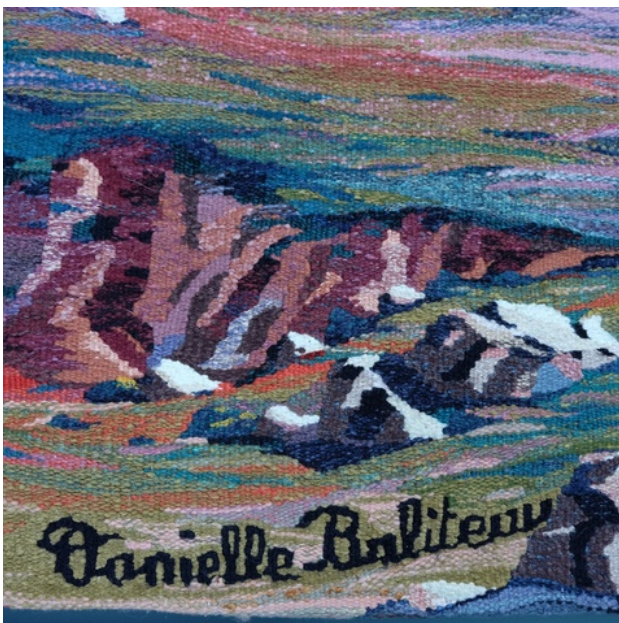

*Sans Pretention*

DANIELLE BALITEE TAPESTRY (FRENCH), 1970S

WOOL

H 1480 X W 1480 MM

GBP 2,200