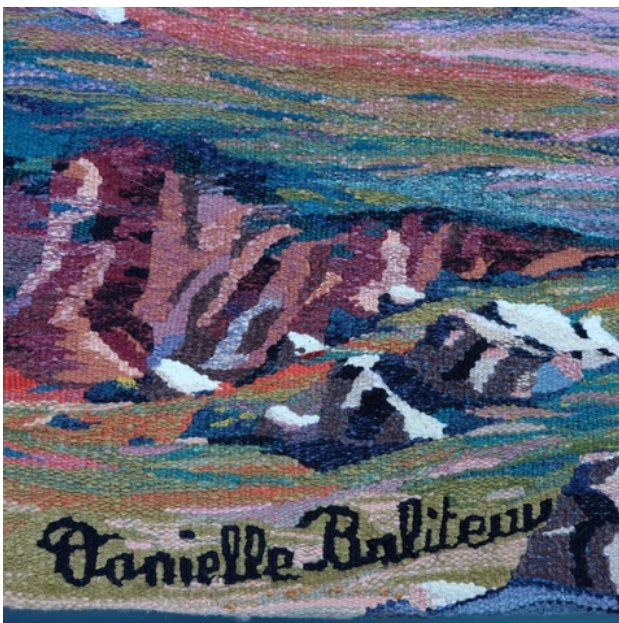

*Sans Pretention*

DANIELLE BALITEE TAPESTRY (FRENCH), 1970S

WOOL

H 1480 X W 1480 MM