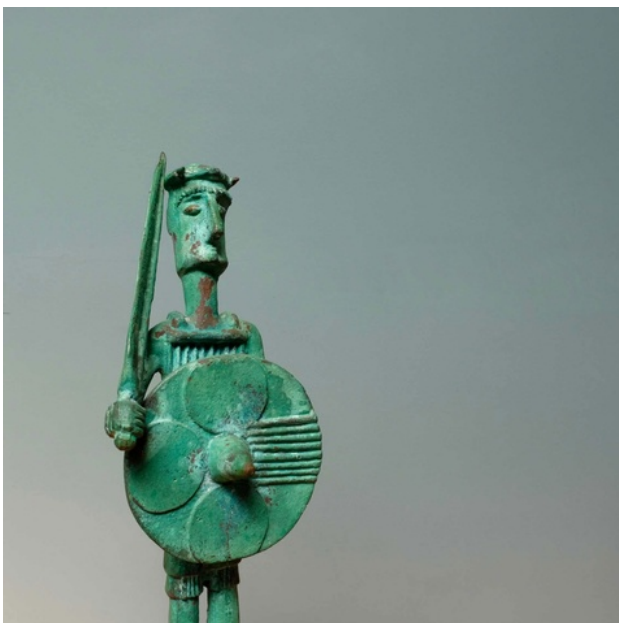

*Sans Pretention*

CIVILTA NURAGICA SPADIERE SCULPTURE  
(ITALIAN), 1950S

BRONZE

H 580 X W 180 X D 140 MM

GBP 550

CIVILTA' NURAGICA

*(Spadiere)*