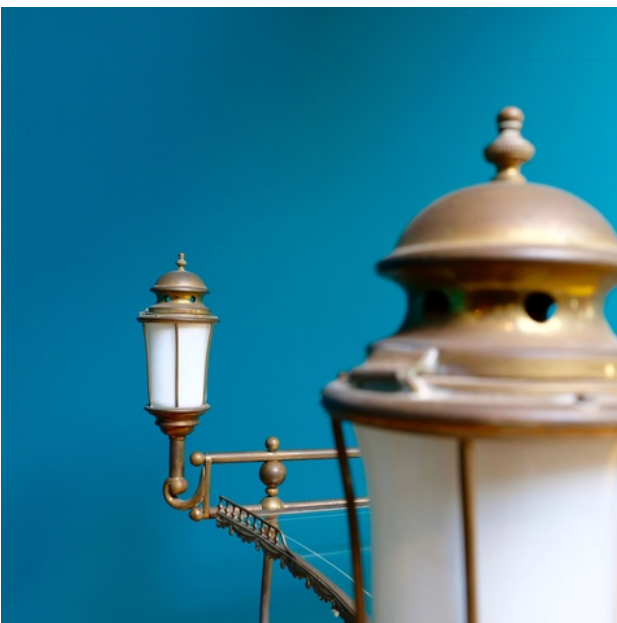

*Sans Pretention*

CHARIOT MOTIF DRINKS TROLLEY (ITALIAN),

1950S

BRASS

H 810 X S 1150 X D 650 MM