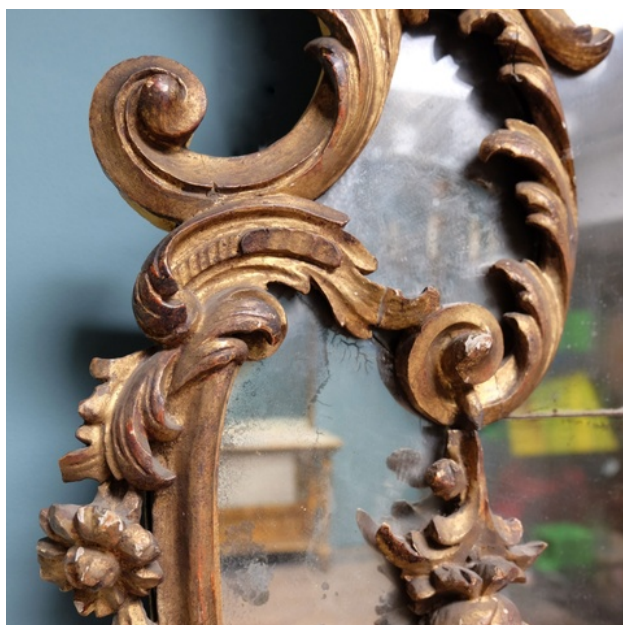

Sans Pretention

BAROQUE MIRROR (ITALIAN), LATE 19THC

GILDED CARVED WOOD WITH ORIGINAL FOXED
GLASS

H 1850 X W 950 X D 80 MM

GBP 2,800