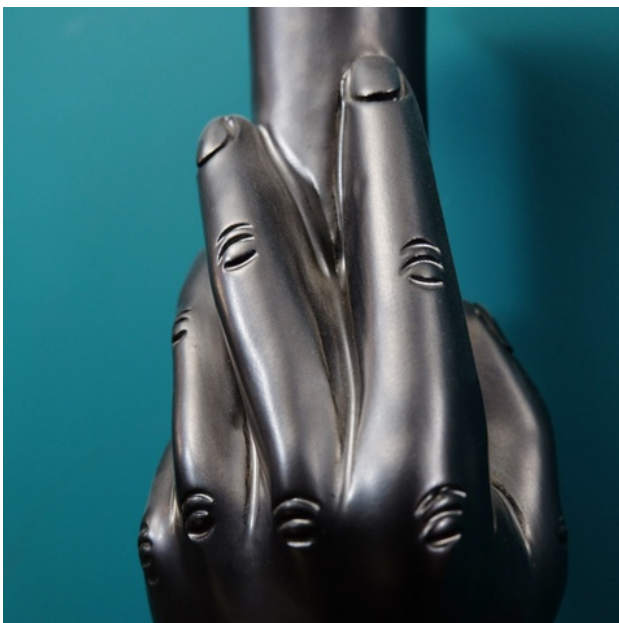

Sans Pretention

PAIR OF JEAN MARAIS SCONCES (FRENCH),
1950S

METALLIC GLAZED CERAMIC

H 450 X W 100 X D 120 MM

GBP 1,750