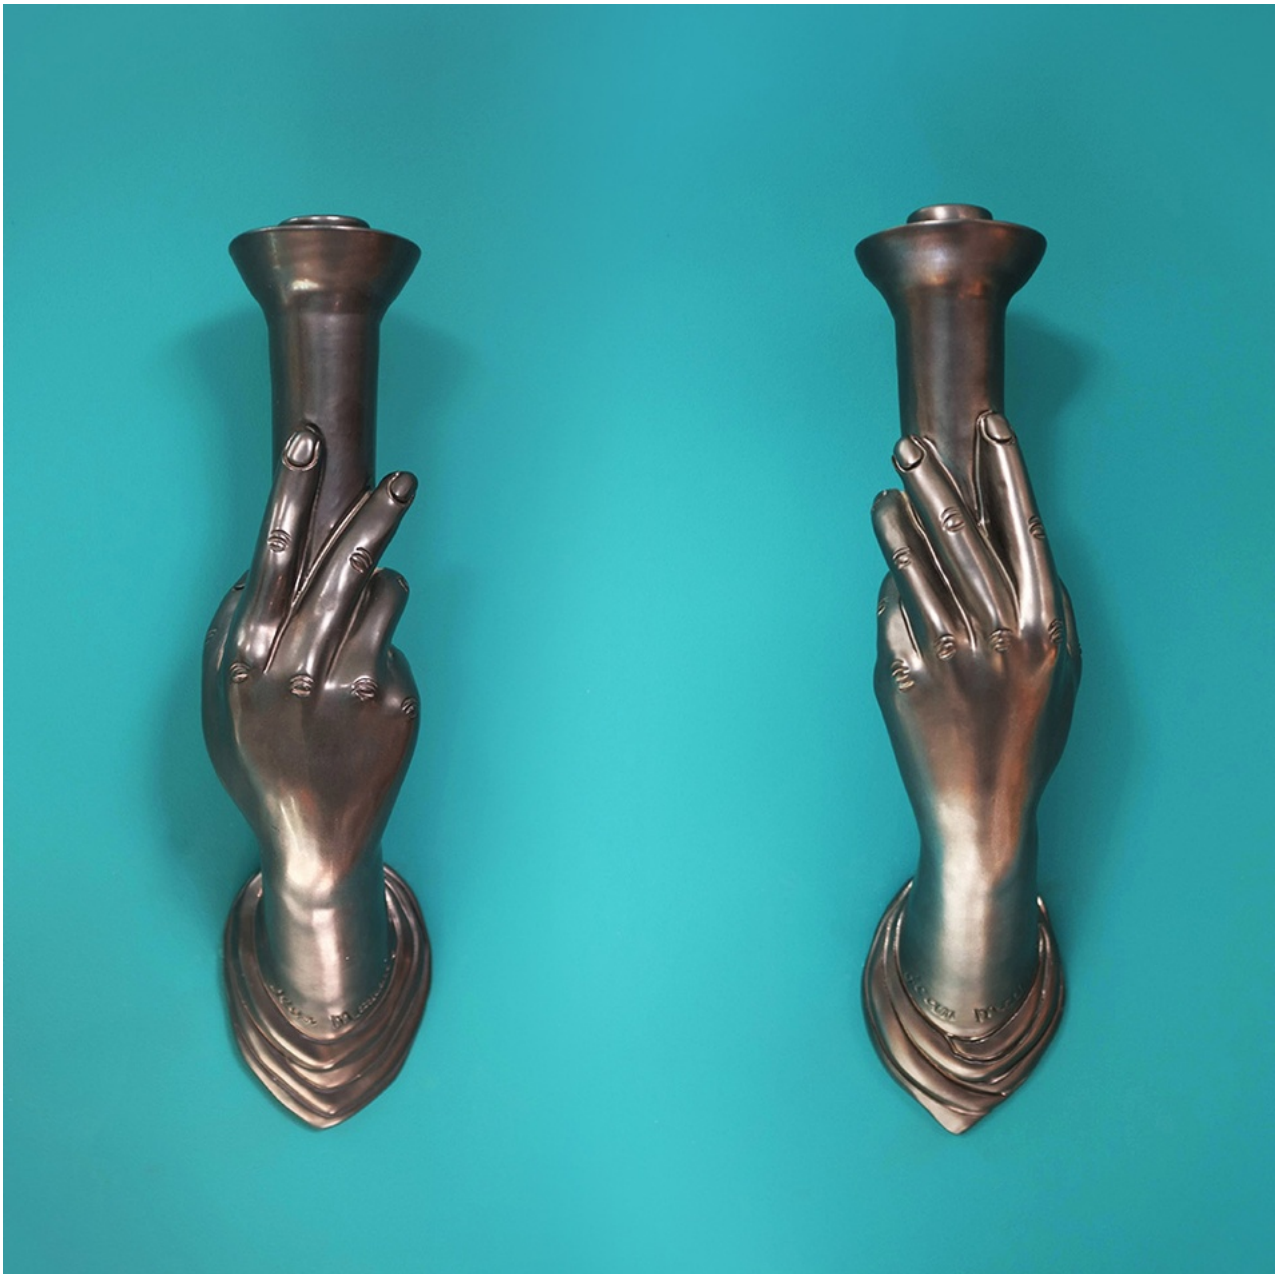

Sans Pretention

PAIR OF JEAN MARAIS SCONCES (FRENCH),
1950S

METALLIC GLAZED CERAMIC

H 450 X W 100 X D 120 MM

GBP 1,750