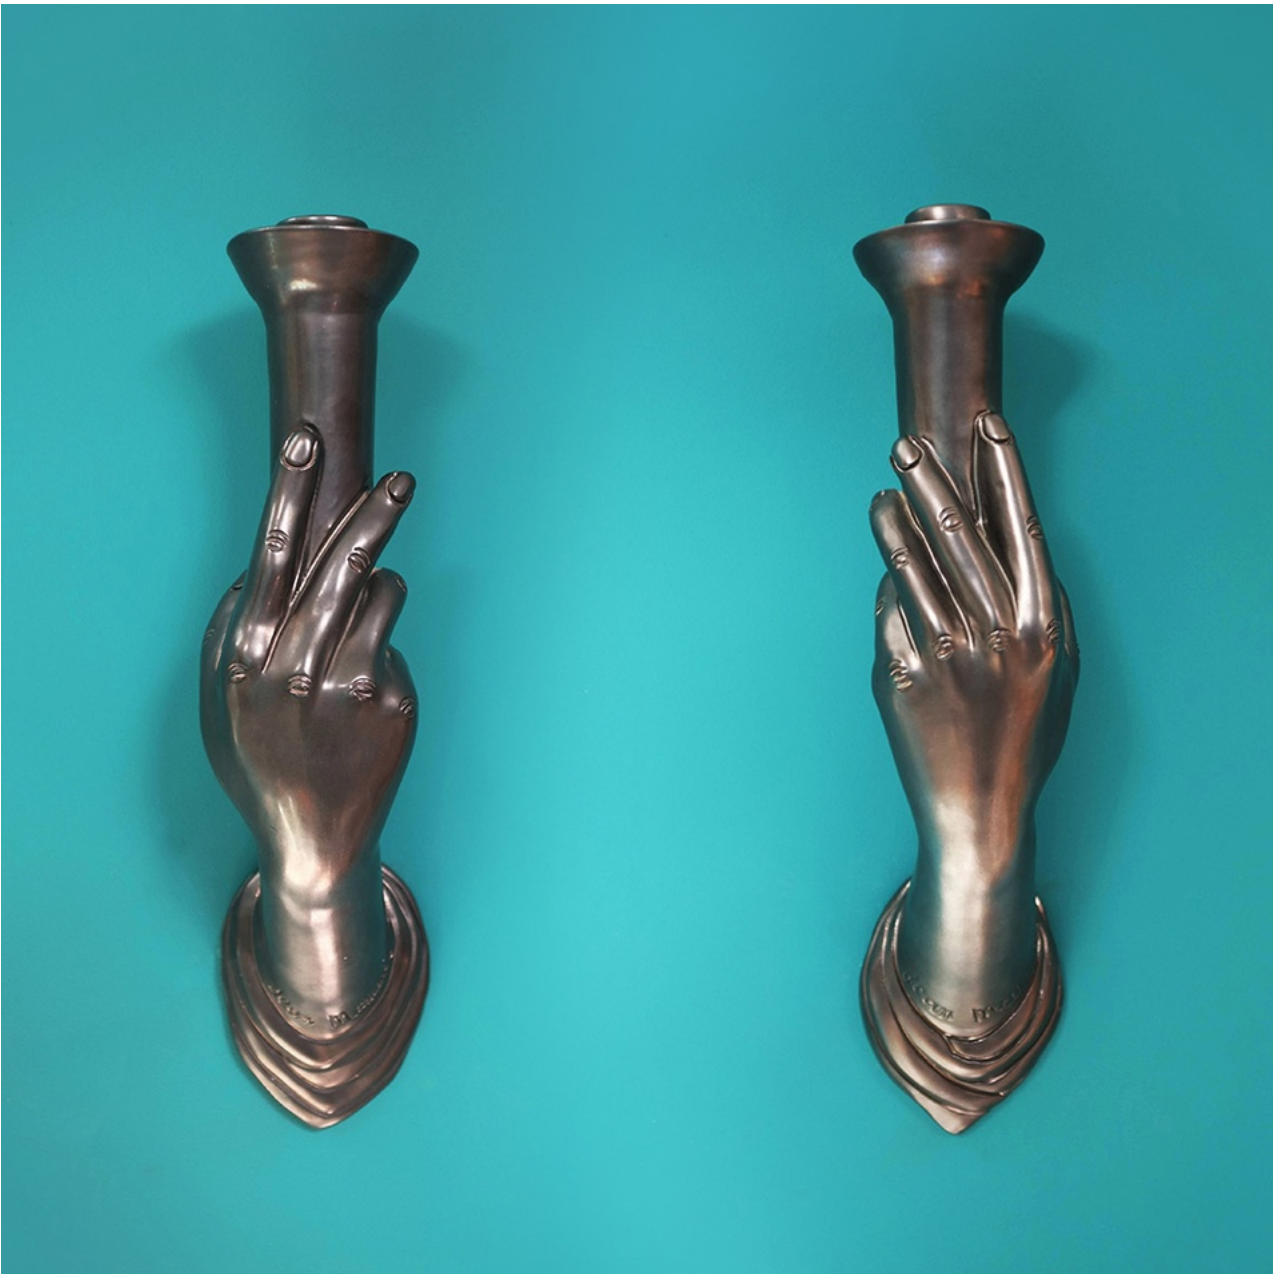

Sans Pretention

PAIR OF JEAN MARAIS SCONCES (FRENCH),
1950S

METALLIC GLAZED CERAMIC
H 450 X W 100 X D 120 MM

GBP 1,750