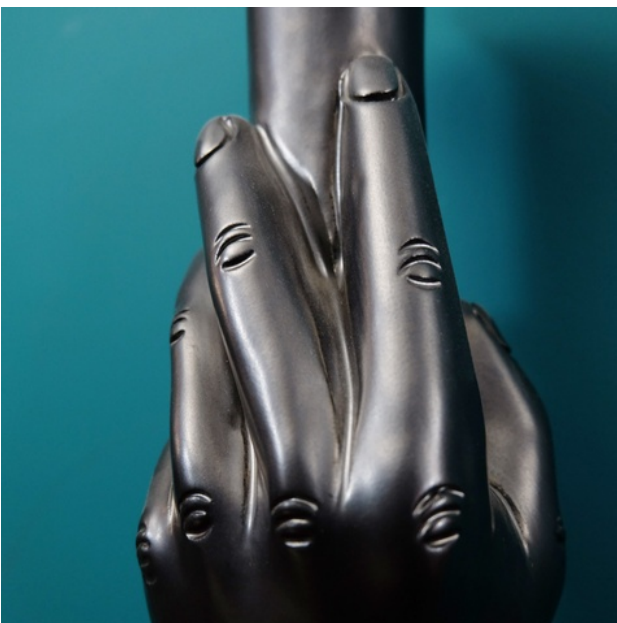

Sans Pretention

PAIR OF JEAN MARAIS SCONCES (FRENCH),
1950S

METALLIC GLAZED CERAMIC
H 450 X W 100 X D 120 MM

GBP 1,750