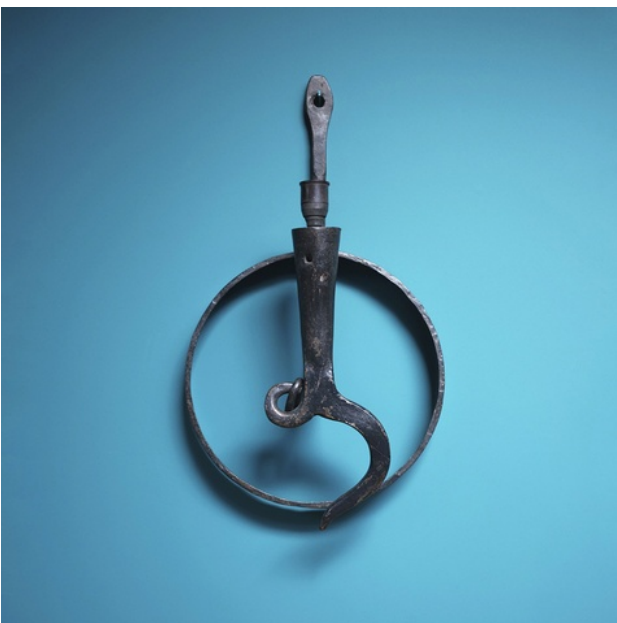

*Sans Pretention*

PAIR OF FARM TOOL WALL LIGHTS, 1950S

WROUGHT IRON

H 550 X W 300 X D 130 MM

GBP 1,800