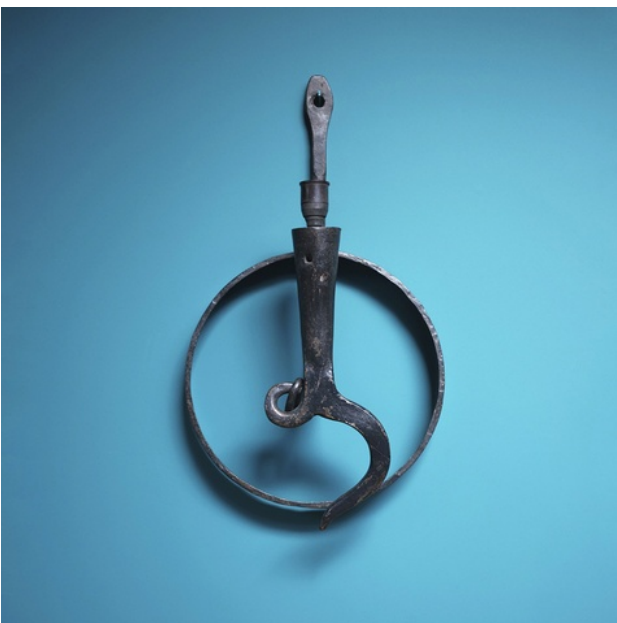

*Sans Pretention*

PAIR OF FARM TOOL WALL LIGHTS, 1950S

WROUGHT IRON

H 550 X W 300 X D 130 MM