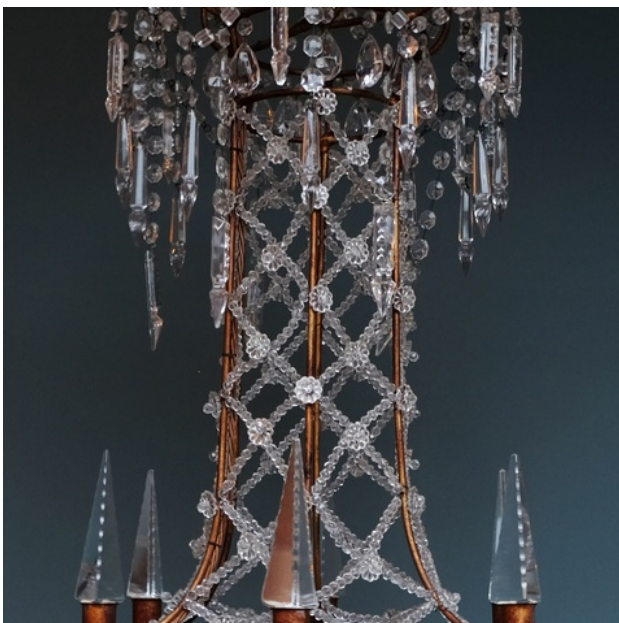

Sans Pretention

PAIR OF CHANDELIERS (ITALIAN), 1950S

GLASS AND METAL
REWIRED AND PAD TESTED
H 1000 X DIAM 800 MM

GBP 3,500