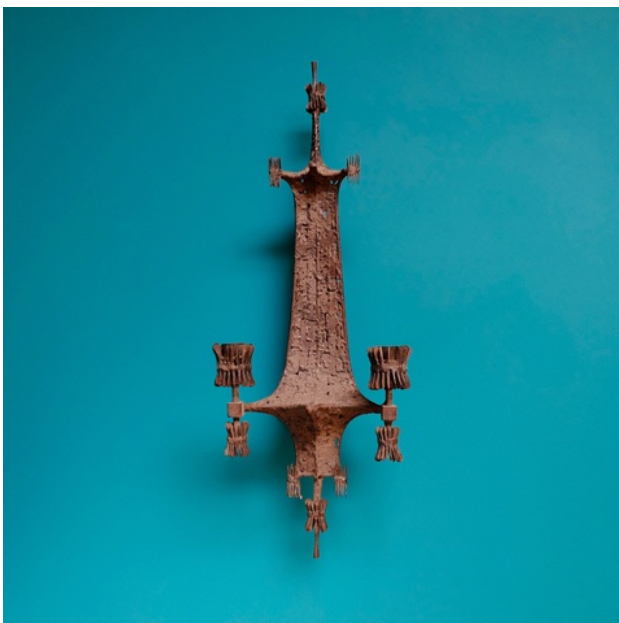

*Sans Pretention*

PAIR OF BRUTALIST SCONCES (ENGLISH), 1940S

IRON

H 650 X W 210 X D 170 MM

GBP 3,000