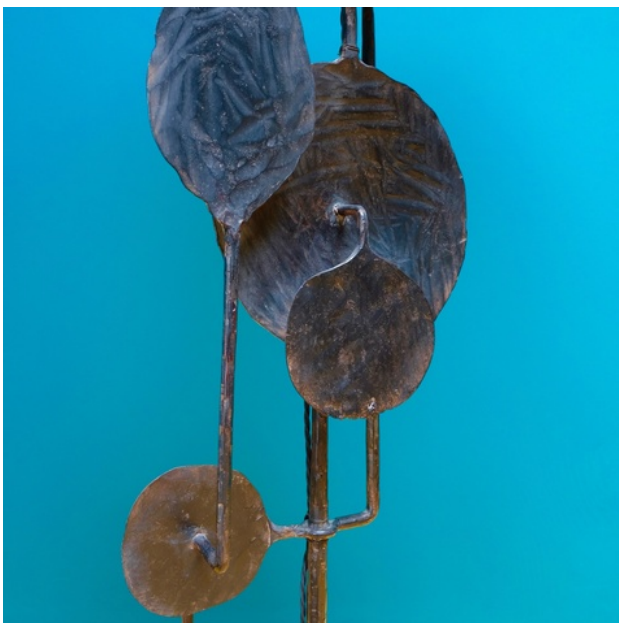

*Sans Pretention*

GIOVANNI BANCİ FLOOR LAMP (ITALIAN), 1970S

IRON, TAVERTEINE AND RESTORED FABRIC SHADE

H 1610 X W 420 X D 250 MM