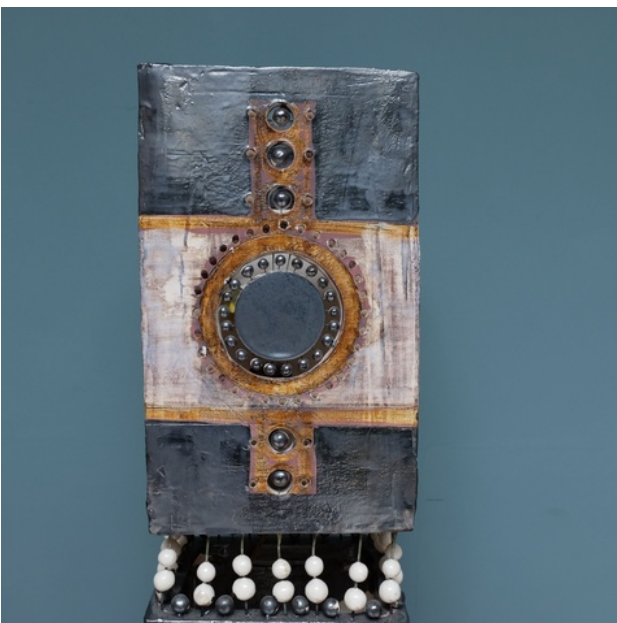

*Sans Pretention*

GEORGES PELLETIER LAMP (FRENCH), 1960S

GLAZED POTTERY

H 850 X W 200 X D 200 MM

GBP 1,950