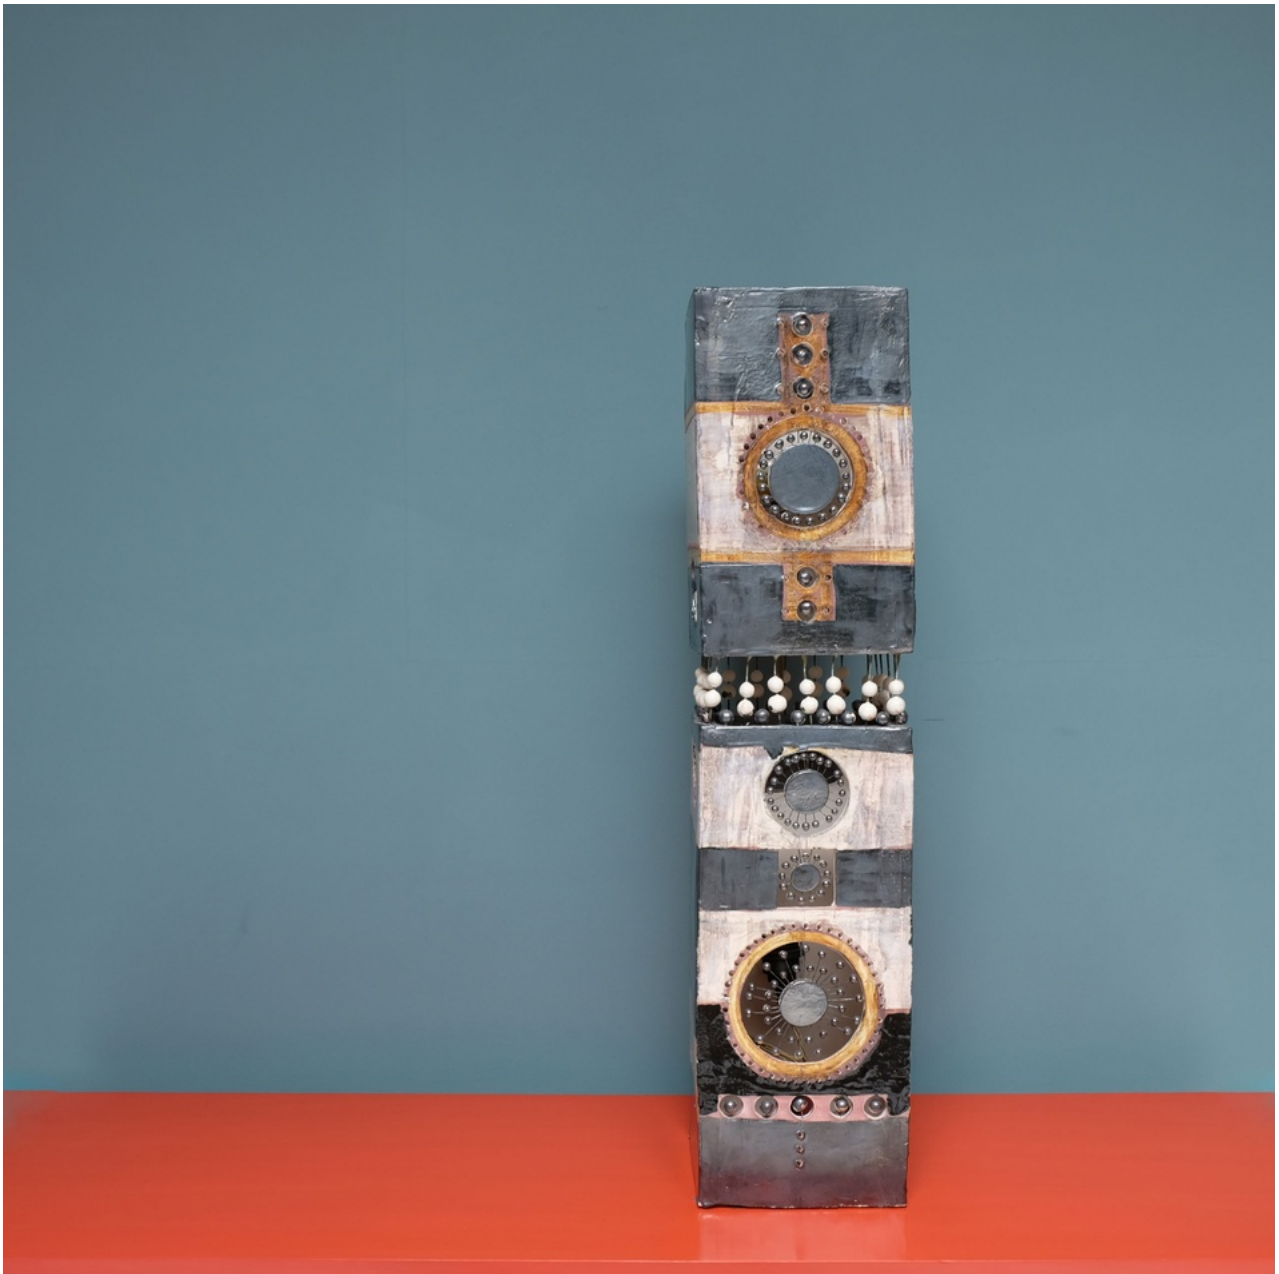

*Sans Pretention*

GEORGES PELLETIER LAMP (FRENCH), 1960S

GLAZED POTTERY

H 850 X W 200 X D 200 MM

GBP 2,800