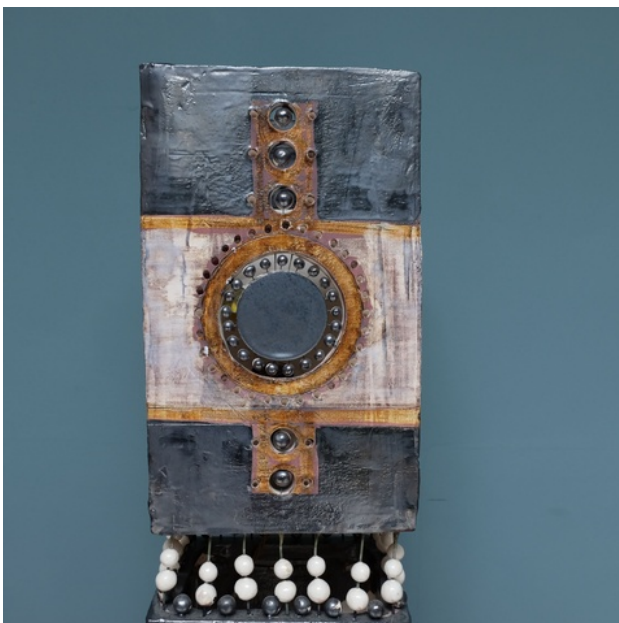

*Sans Pretention*

GEORGES PELLETIER LAMP (FRENCH), 1960S

GLAZED POTTERY

H 850 X W 200 X D 200 MM

GBP 2,800