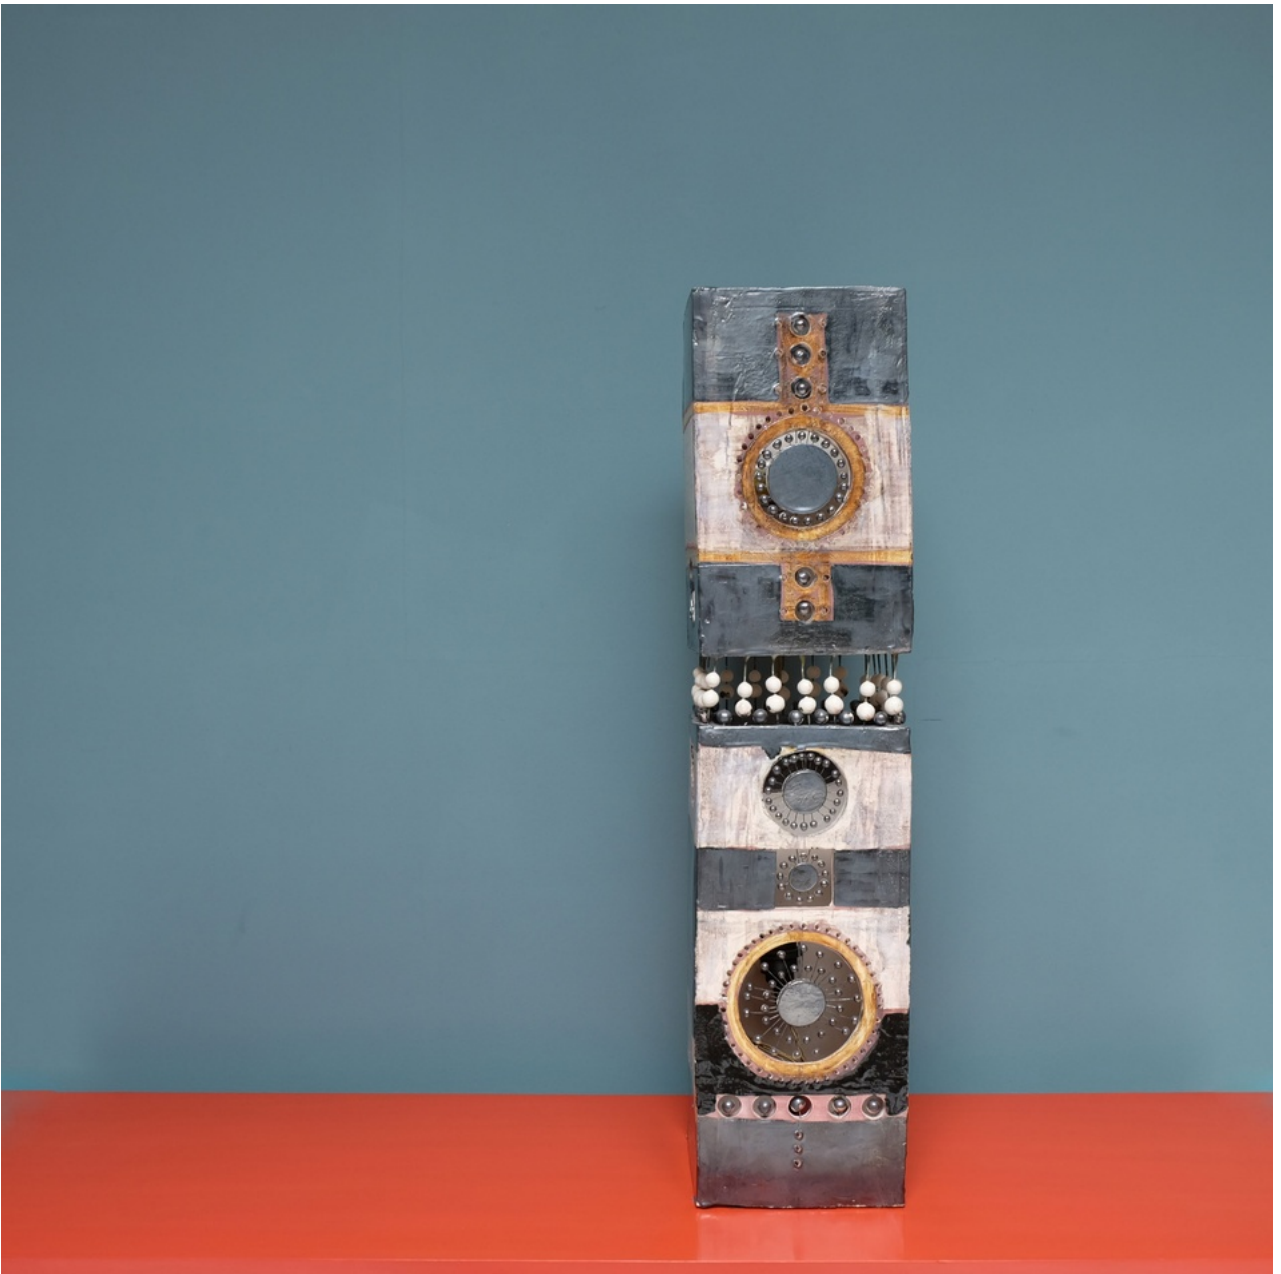

*Sans Pretention*

GEORGES PELLETIER LAMP (FRENCH), 1960S

GLAZED POTTERY

H 850 X W 200 X D 200 MM

GBP 1,950