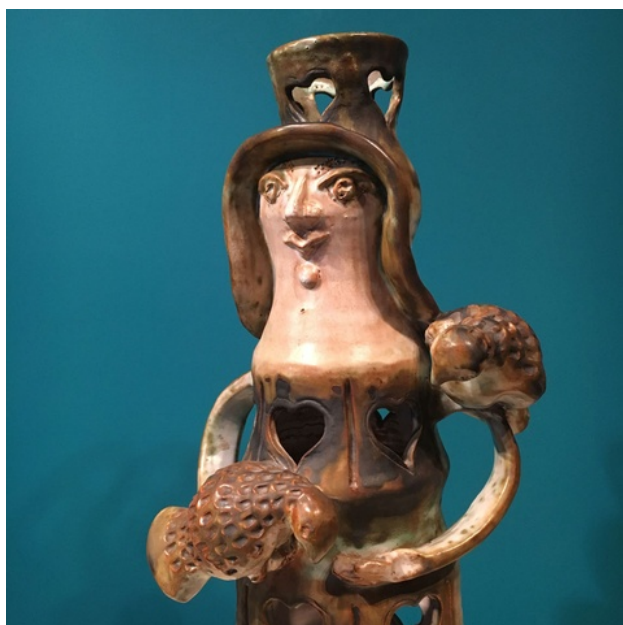

Sans Pretention

FIGURATIVE LAMP WITH HEART MOTIF (FRENCH),
1950S

CERAMIC WITH ORIGINAL WOVEN FIBRE AND
FABRIC SHADE

H 750 X DIAM 450 MM

GBP 1,800