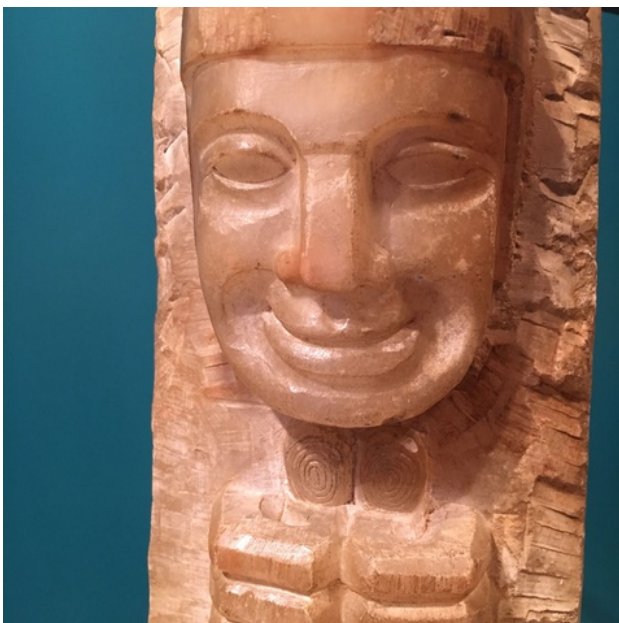

*Sans Pretention*

ALABASTER LAMP (SPANISH), 1950S

ALABASTER WITH IRON SUPPORT WITH TURNED  
SHADE

H 780 X DIAM 230 MM

GBP 2,200